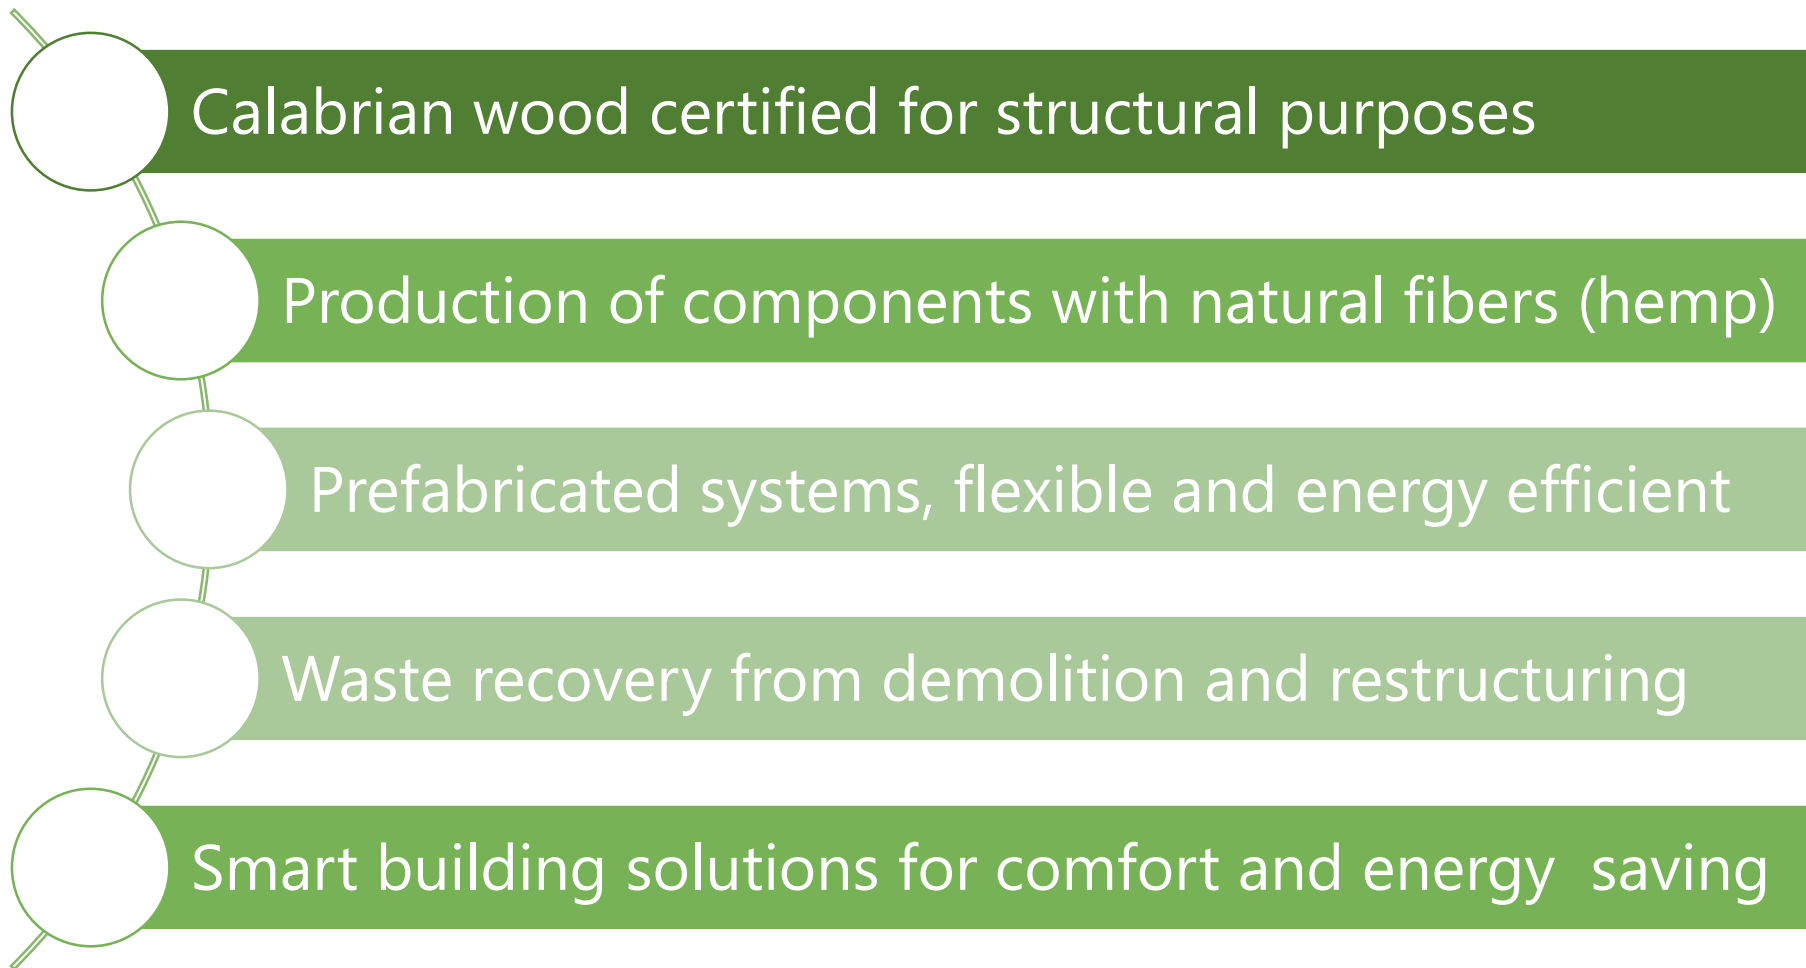

Working on value chains